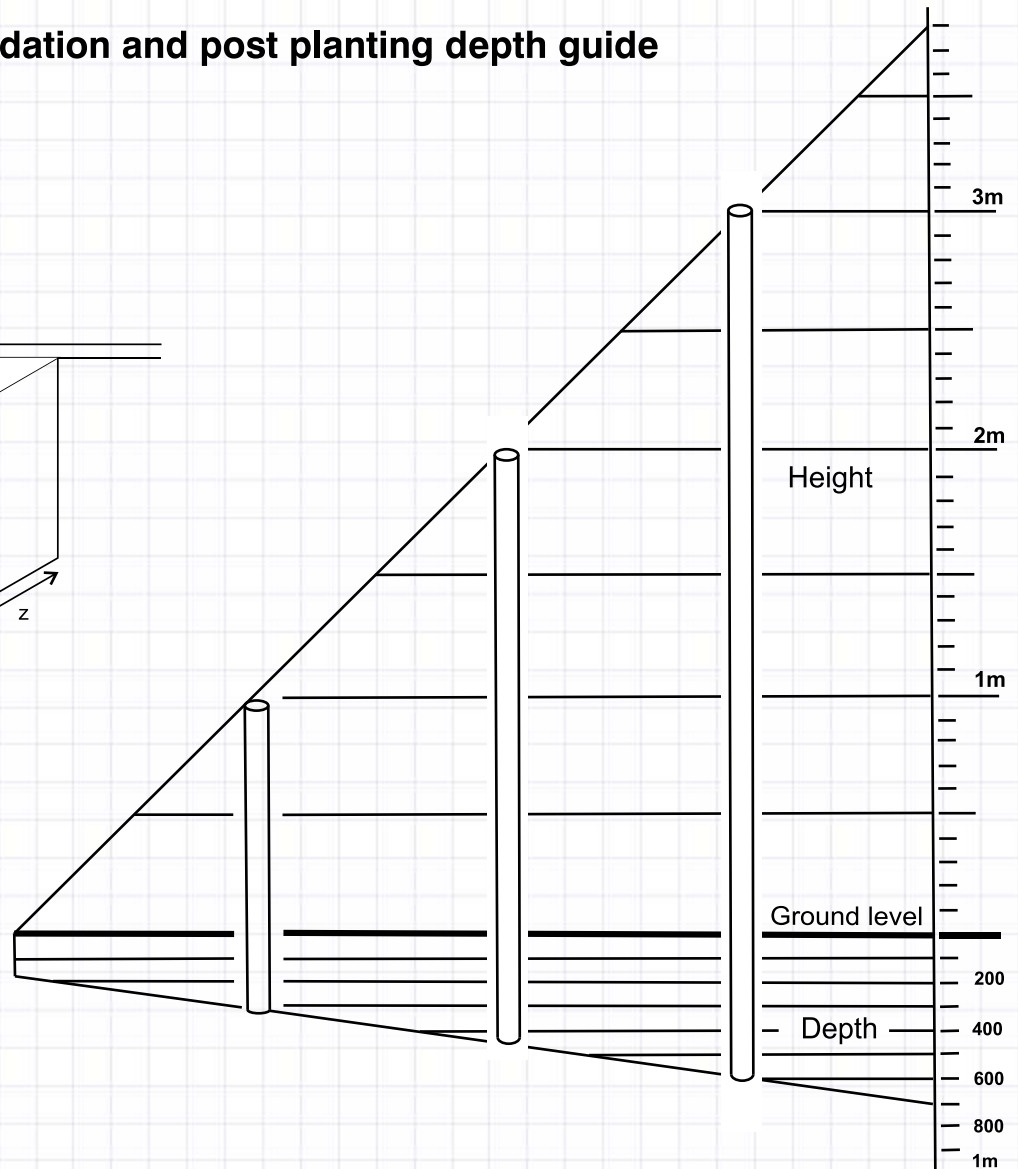

## A guide to viewing distances

Cap Height	5	10	13	19	25	38	50	75	100	150mm
------------	---	----	----	----	----	----	----	----	-----	-------

## Concrete pad foundation and post planting depth guide

## A guide to mounting heights